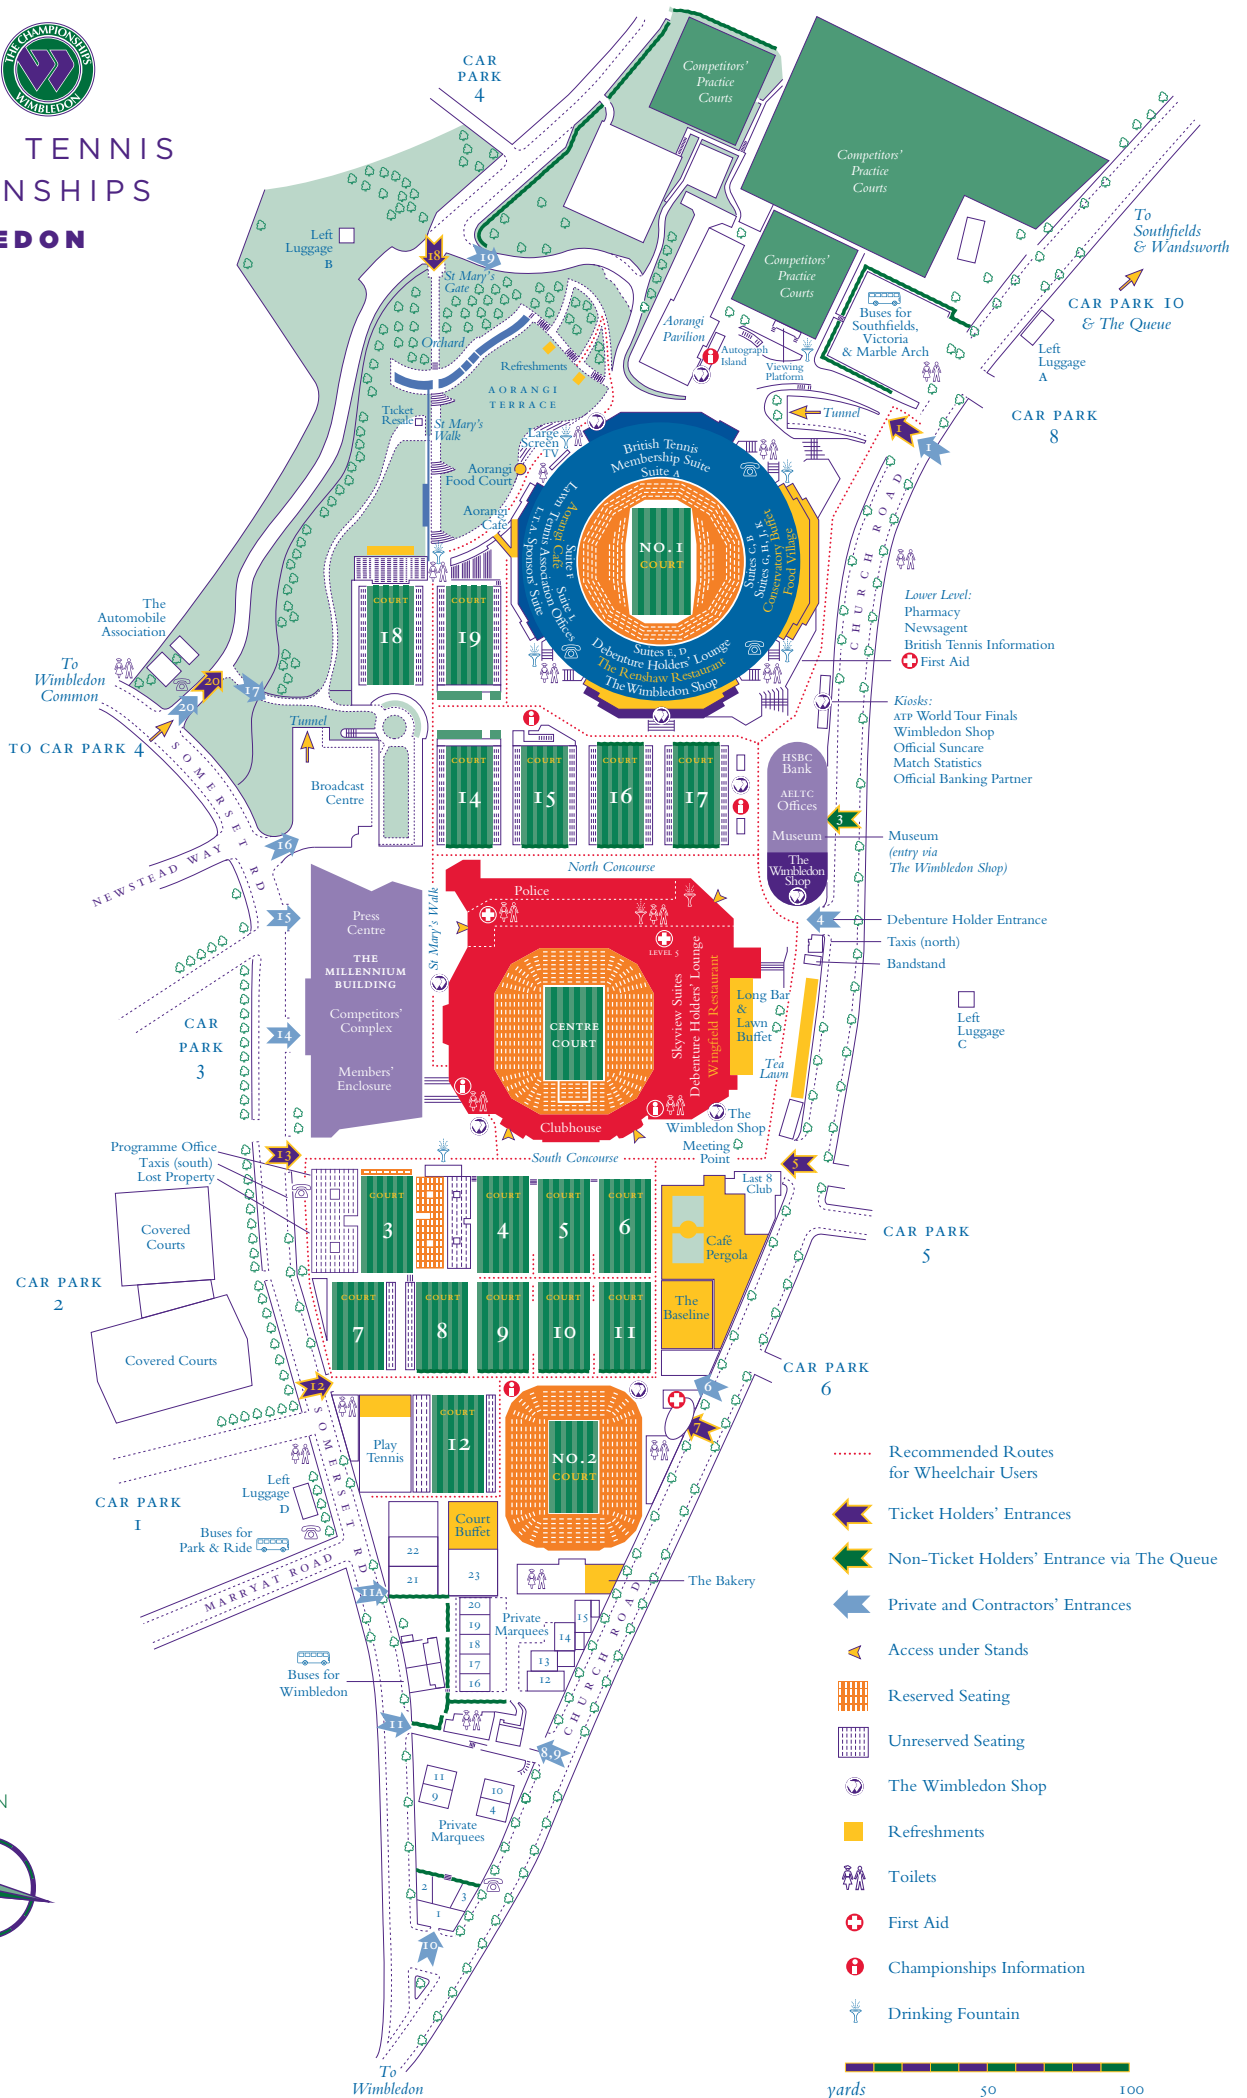

# THE LAWN TENNIS CHAMPIONSHIPS WIMBLEDON

- Recommended Routes for Wheelchair Users
- Ticket Holders' Entrances
- Non-Ticket Holders' Entrance via The Queue
- Private and Contractors' Entrances
- Access under Stands
- Reserved Seating
- Unreserved Seating
- The Wimbledon Shop
- Refreshments
- Toilets
- First Aid
- Championships Information
- Drinking Fountain