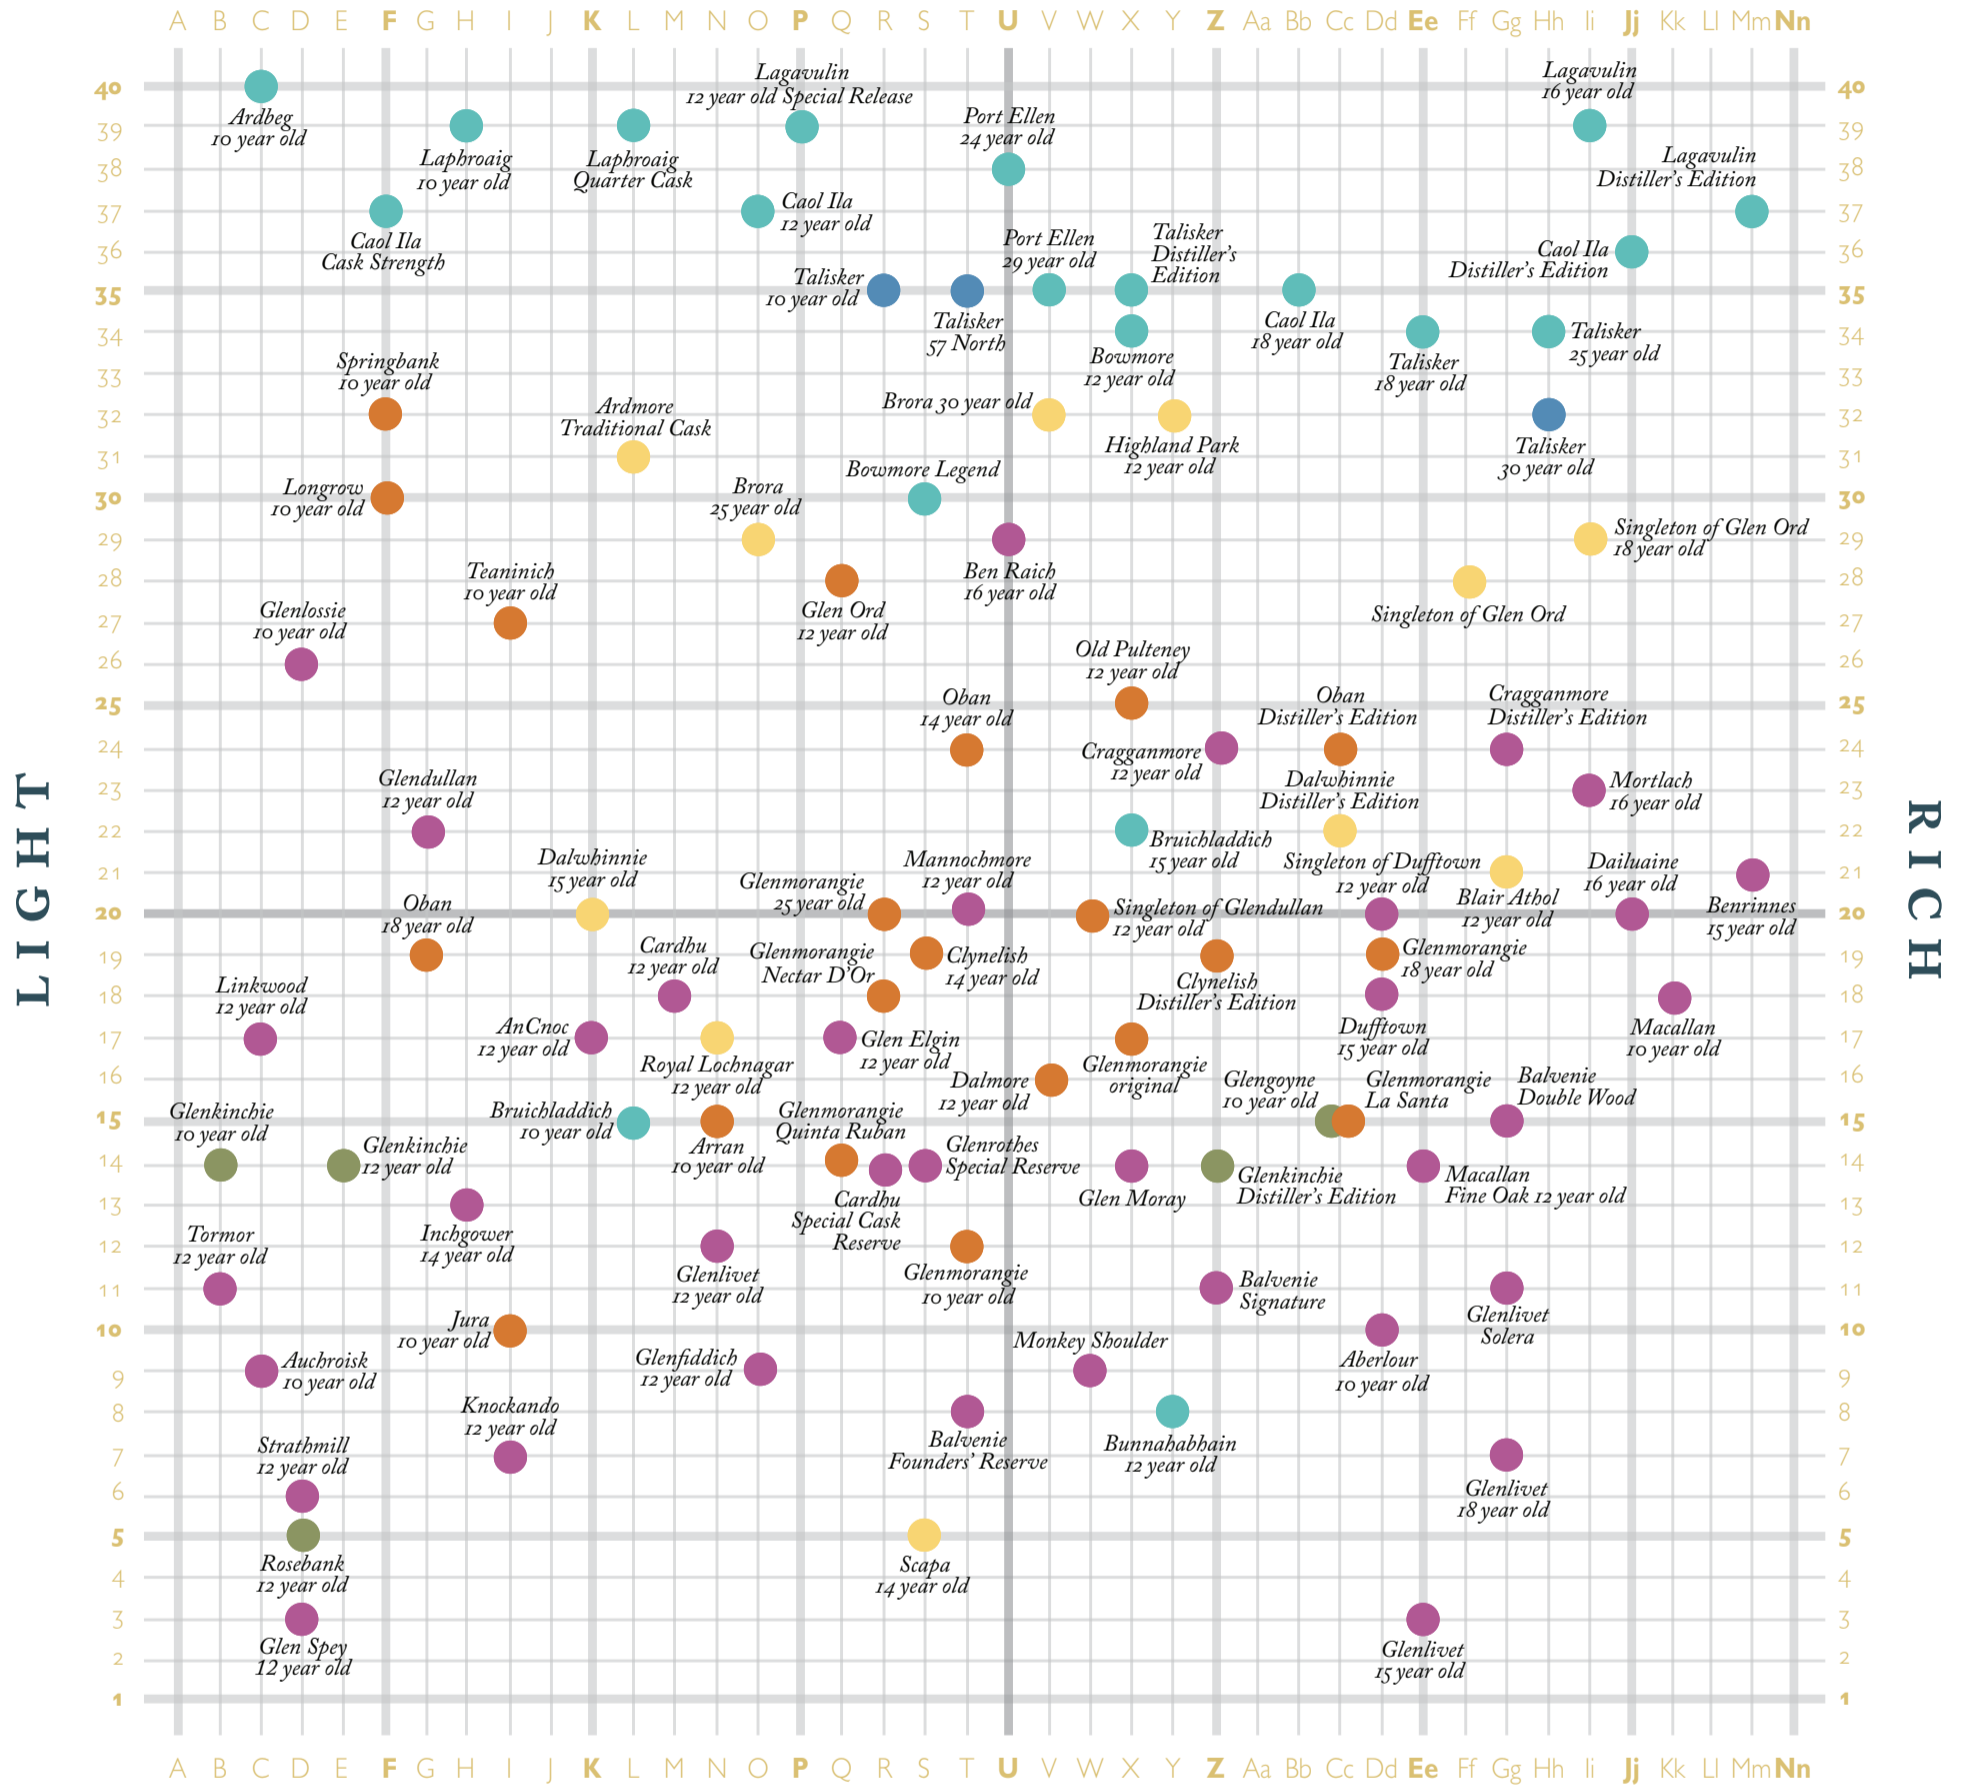

WHISKY TASTING MAP OF *Scotland*

S M O K Y

DELICATE

Dalwhinnie