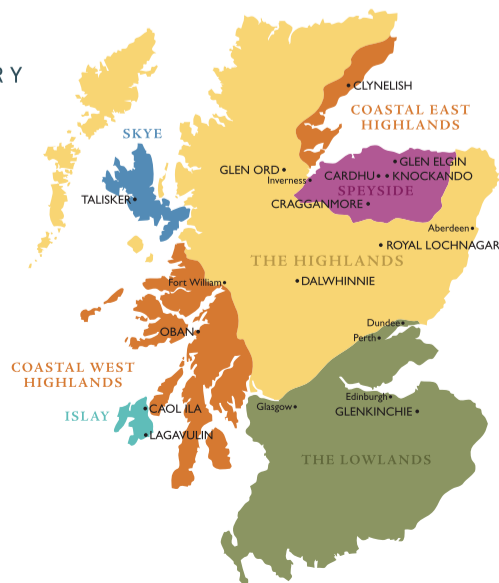

WHISKY TASTING MAP OF *Scotland*

S M O K Y

DELICATE

Dalwhinnie